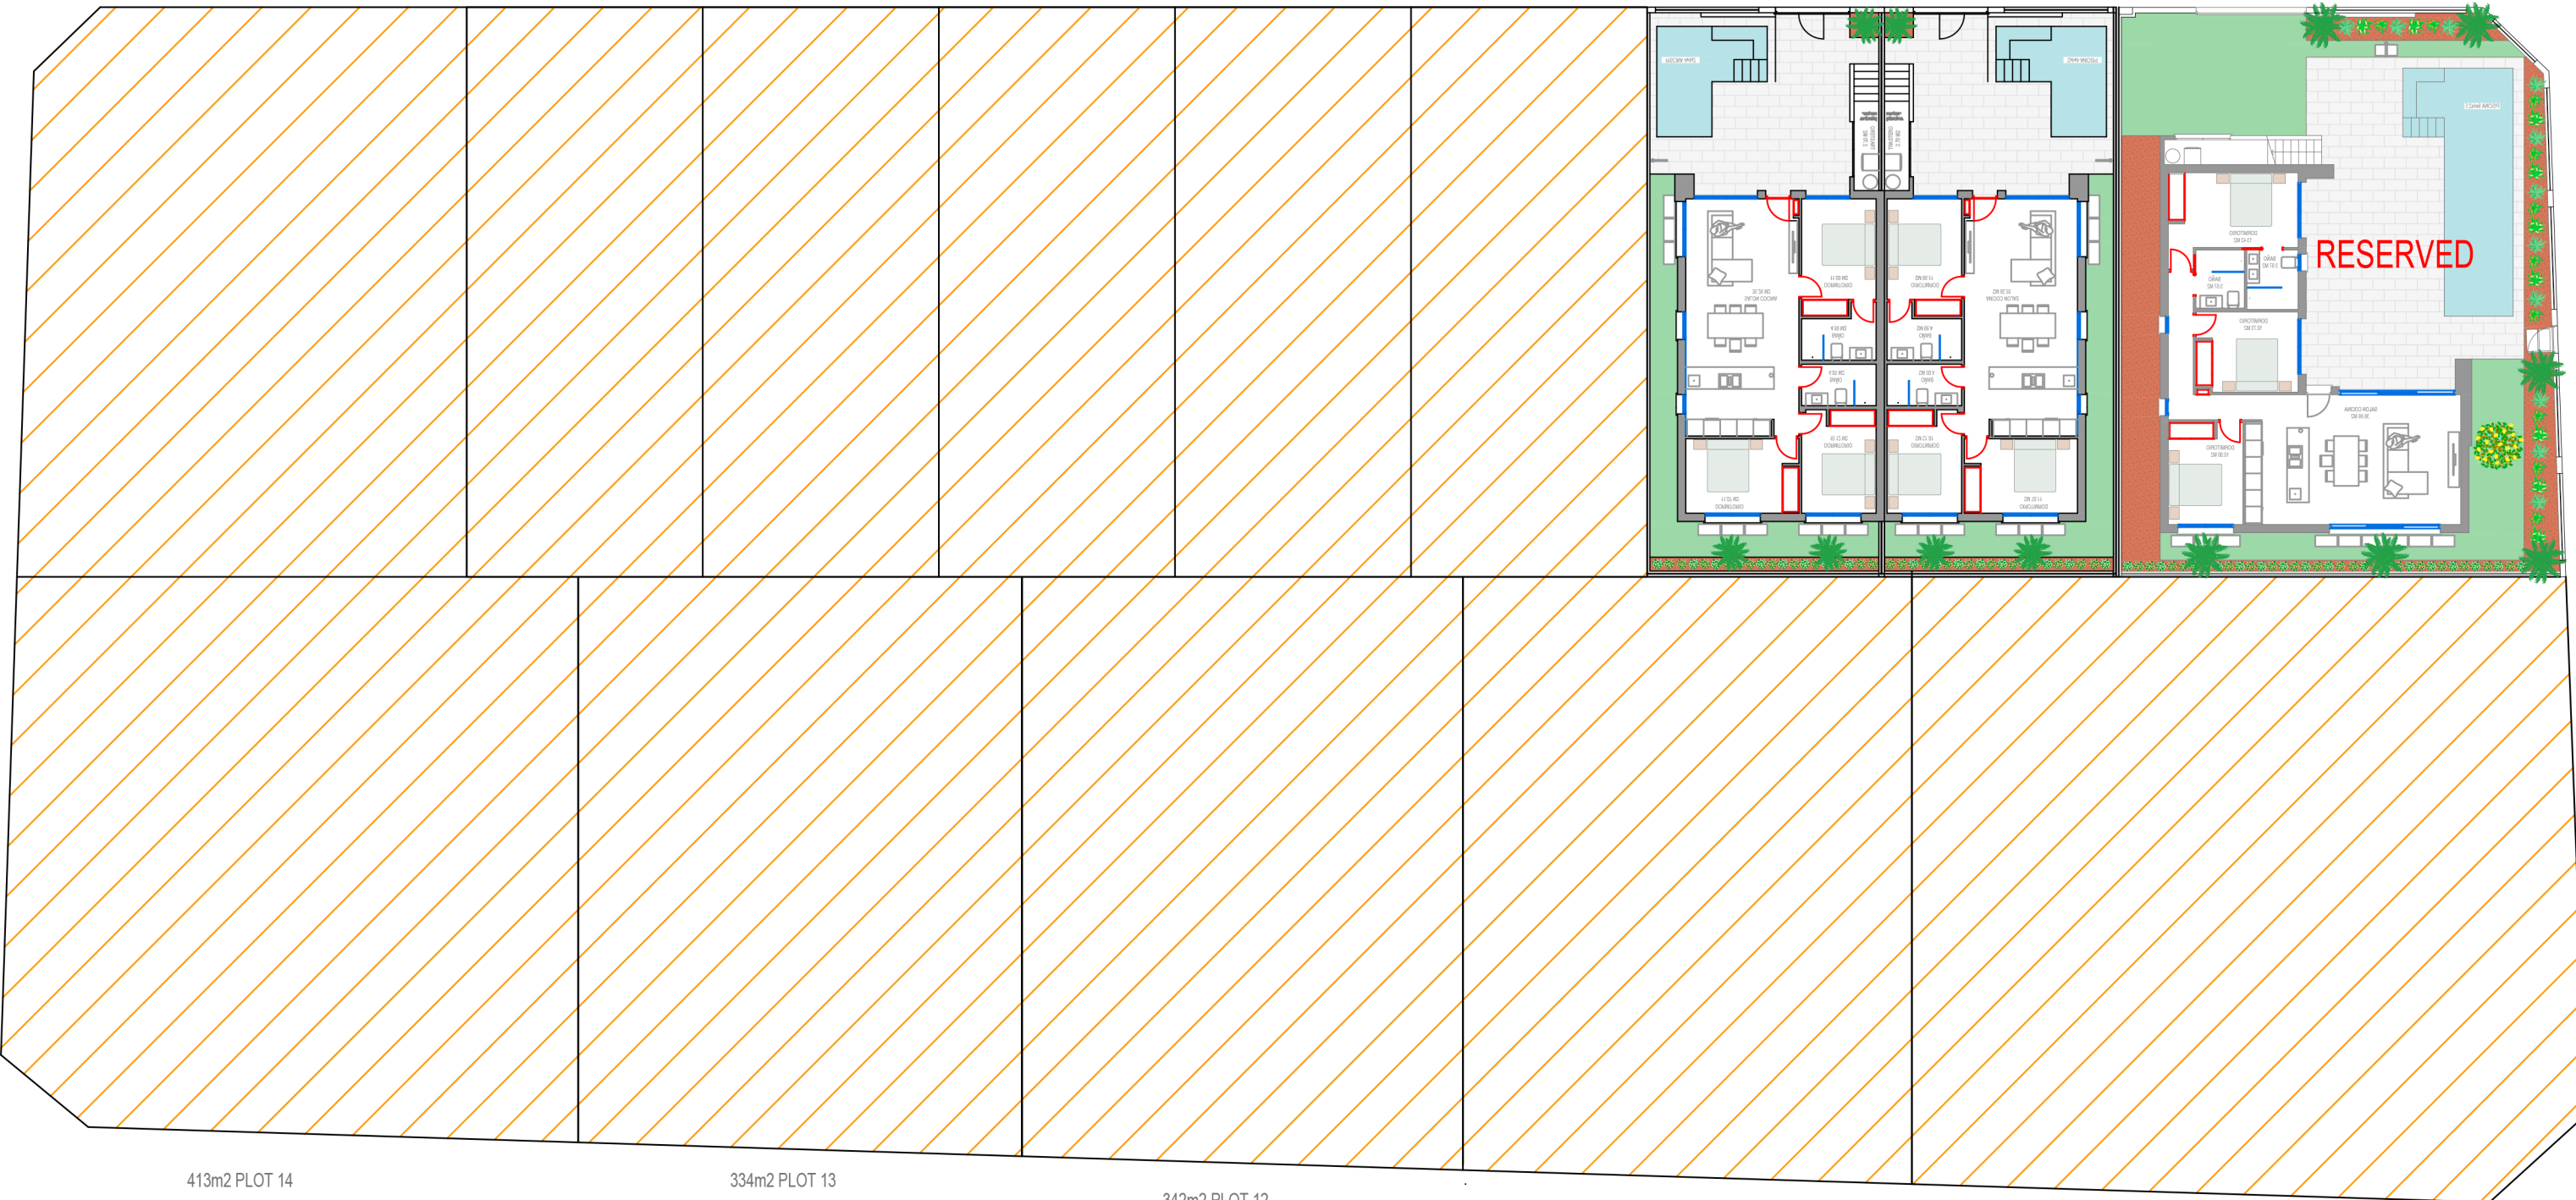

VILLAS ALEJANDRA XI - EL RECUERDO

325m2 PLOT 1

177m2 PLOT 2

177m2 PLOT 3

177m2 PLOT 4

177m2 PLOT 7

177m2 PLOT 6

VILLA 7 - 177m2 PLOT

VILLA 8 - 177m2 PLOT

VILLA 9 - 325m2 PLOT

413m2 PLOT 14

334m2 PLOT 13

342m2 PLOT 12

352m2 PLOT 11

534m2 PLOT 10