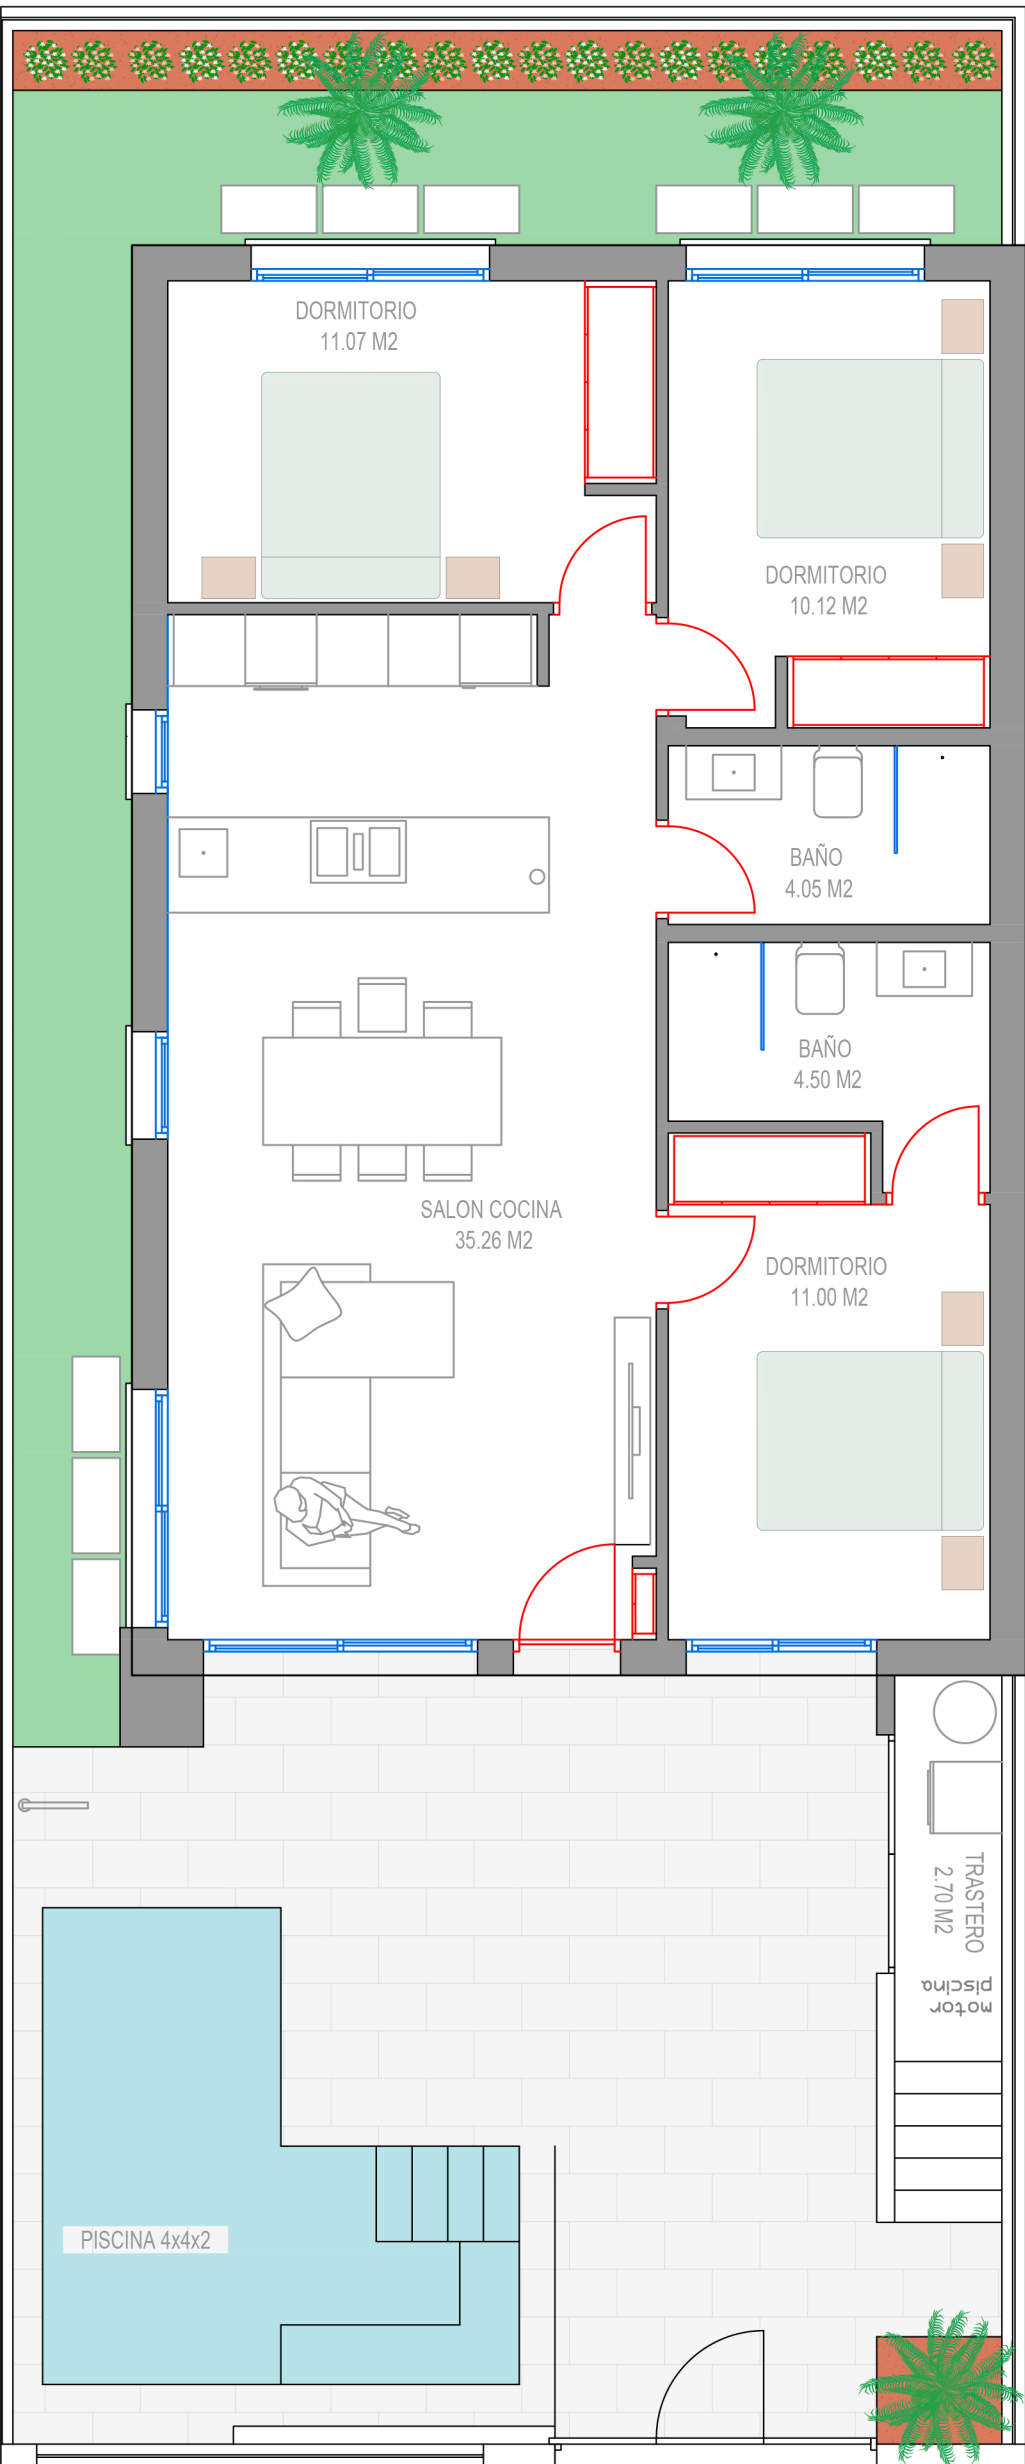

*Estas medidas son indicativas y pueden variar respecto a lo ejecutado.
*These measures are indicative and may change with respect to the execution.

SQUARE VILLA 2-8 VILLA 100m2 - PLOT 177m2

from 349.900 €