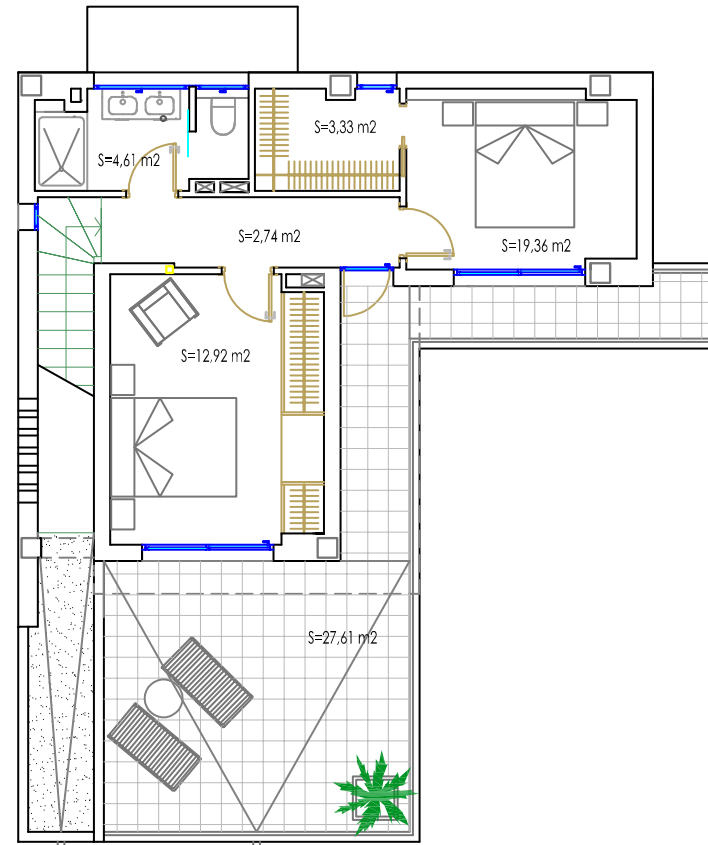

PROPERTY N° 8

House surface 132,91 m²
Plot size 191,12 m²

LOCATION OF THE TIPOLOGY

HOUSE N° 8

TIPOLOGY 2