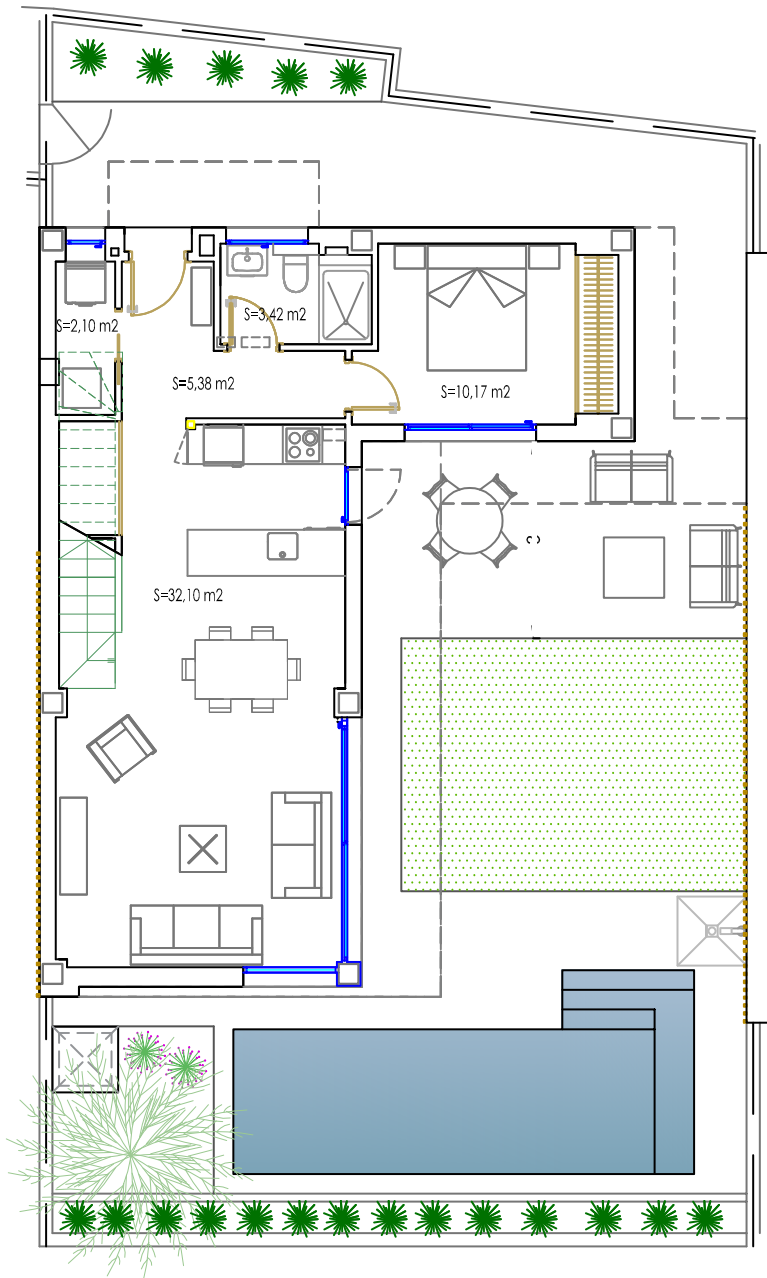

PROPERTY N° 8

House surface 132,91 m²
Plot size 191,12 m²

LOCATION OF THE TIPOLOGY

HOUSE N° 8

TIPOLOGY 2